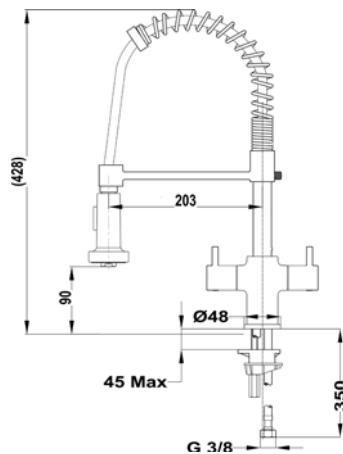

COLOR

Cromo

Ref. 116010001 | EAN: 8434778003154